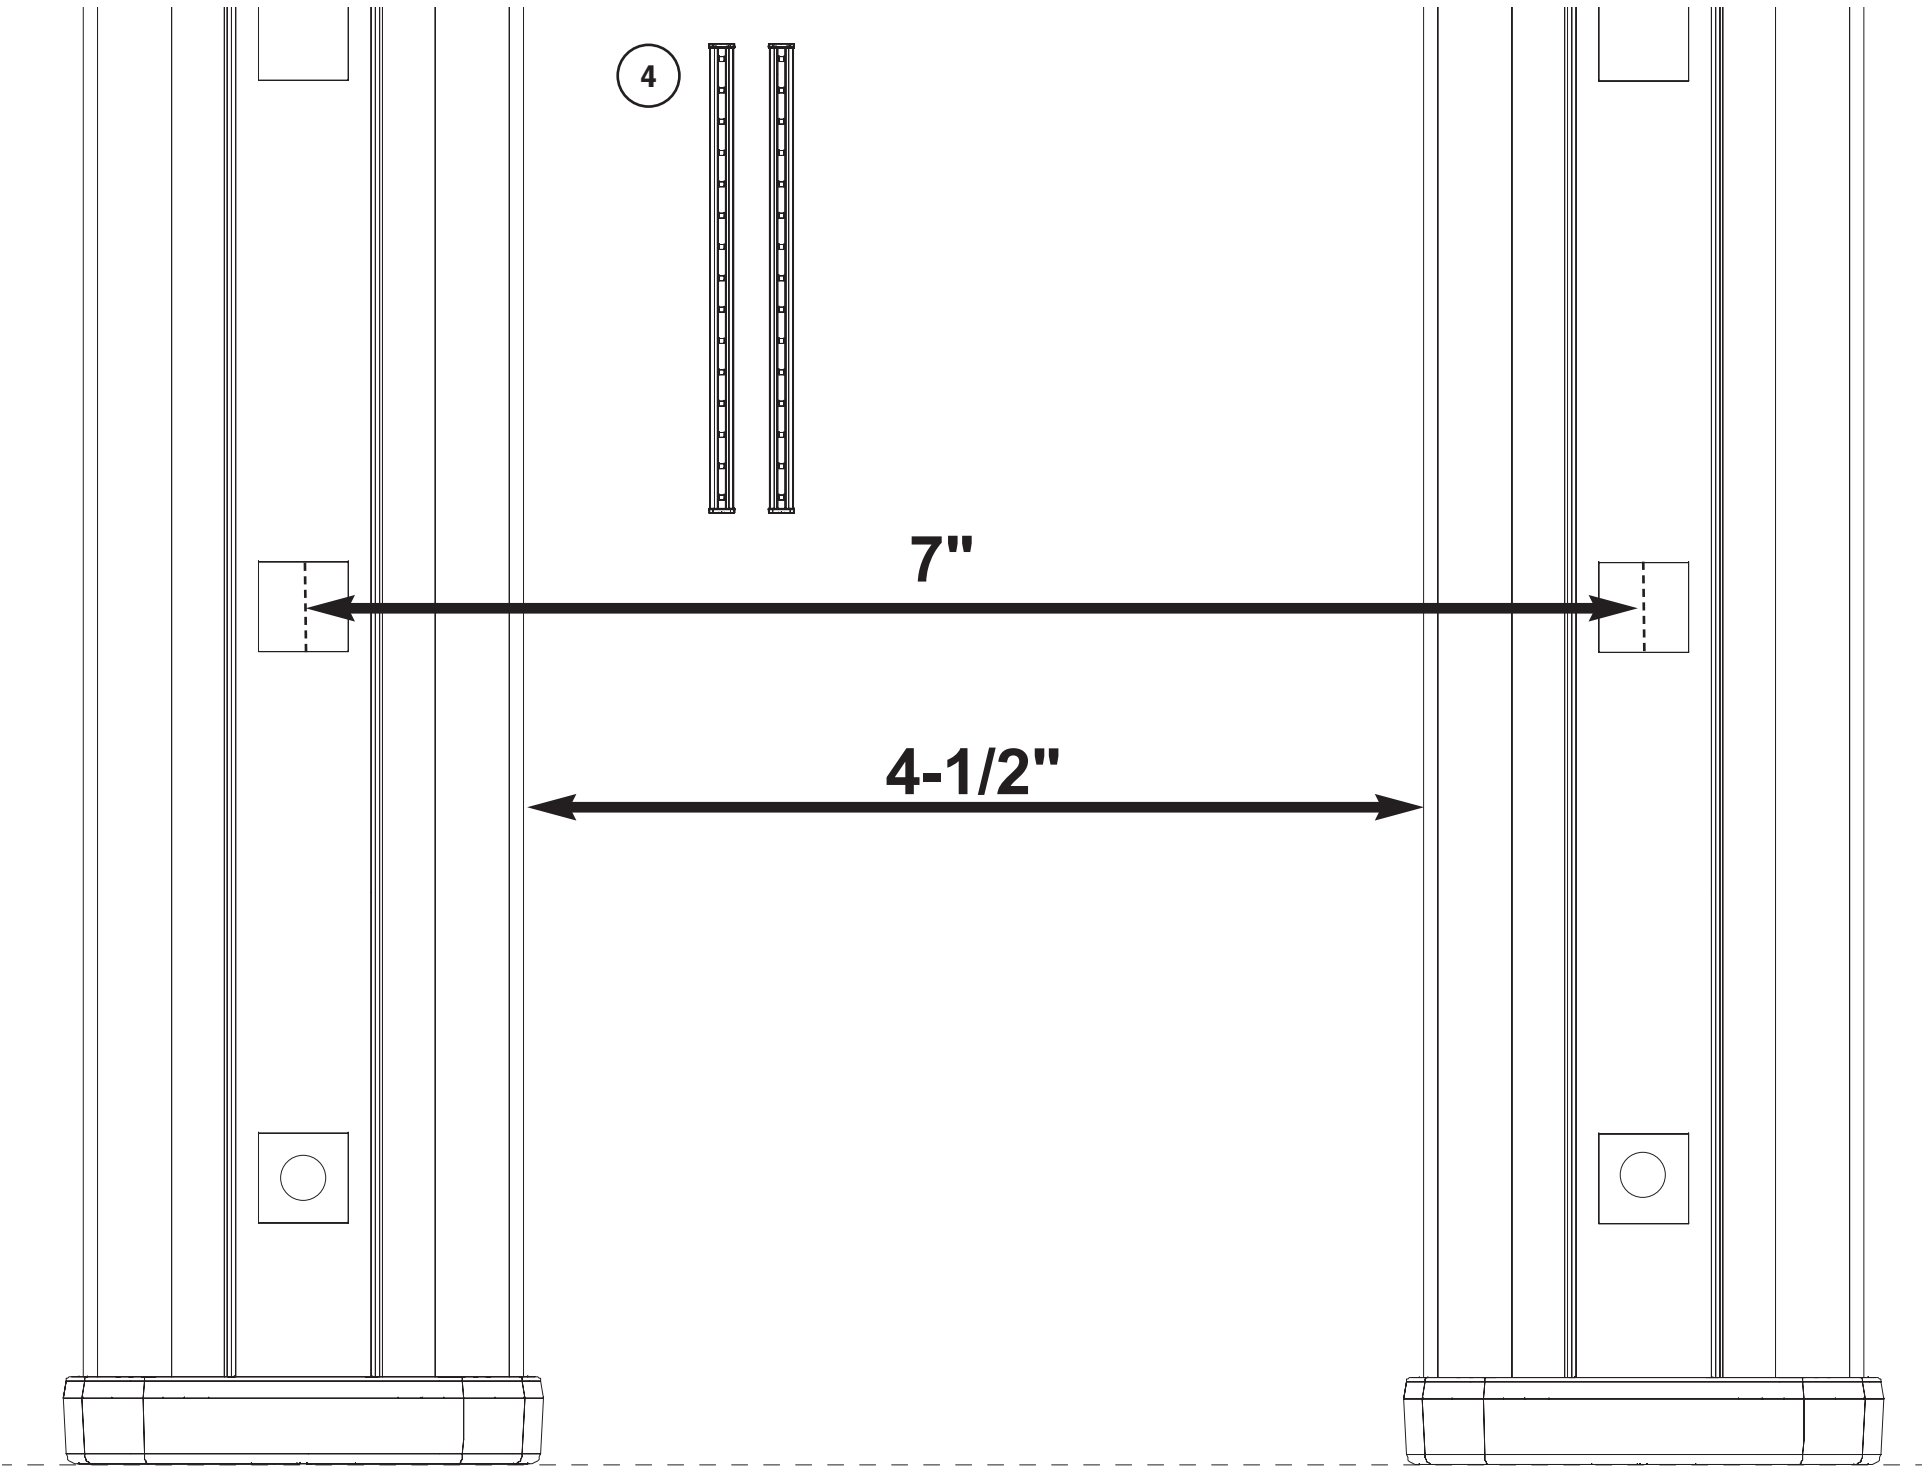

1

2

3

*\*Recommended Rod Mounting Height: Minimum 30" Off The Floor*

4

7"

4-1/2"